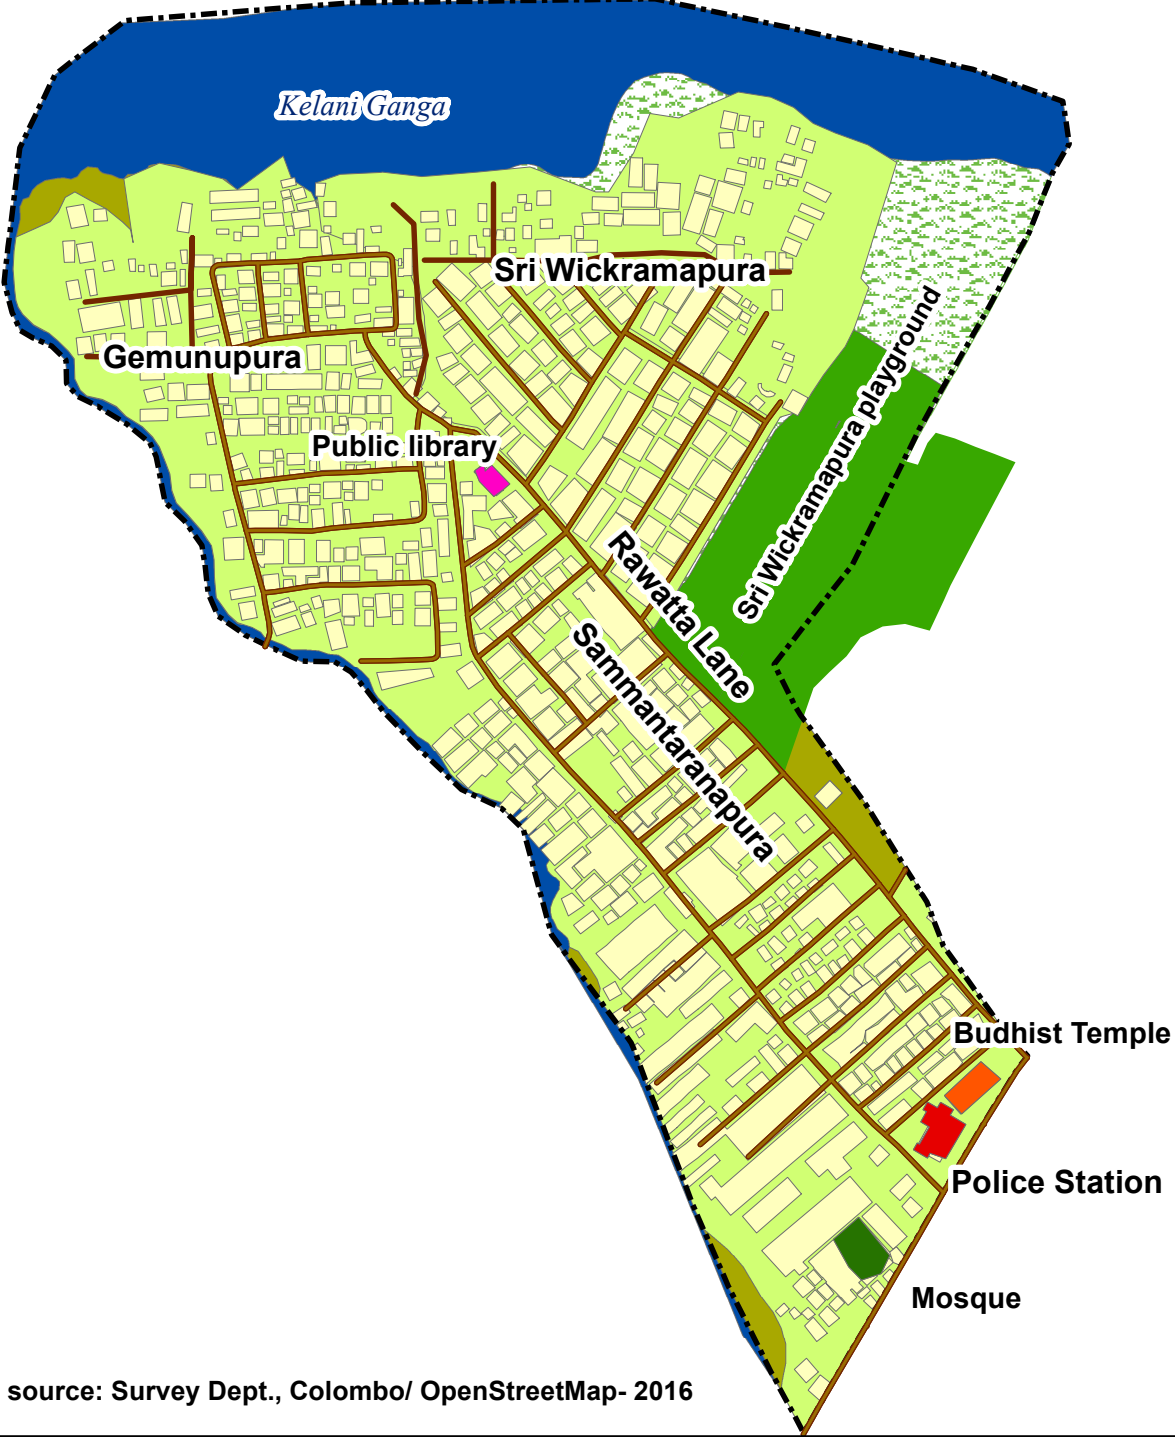

Sammanthranapura GND

-  Sammanthranapura GN Boundary
-  Buildings
-  Homestead
-  Marshland
-  Scrubland
-  Playground
-  Water body
-  Road

0 0.125 0.25 KM

source: Survey Dept., Colombo/ OpenStreetMap- 2016